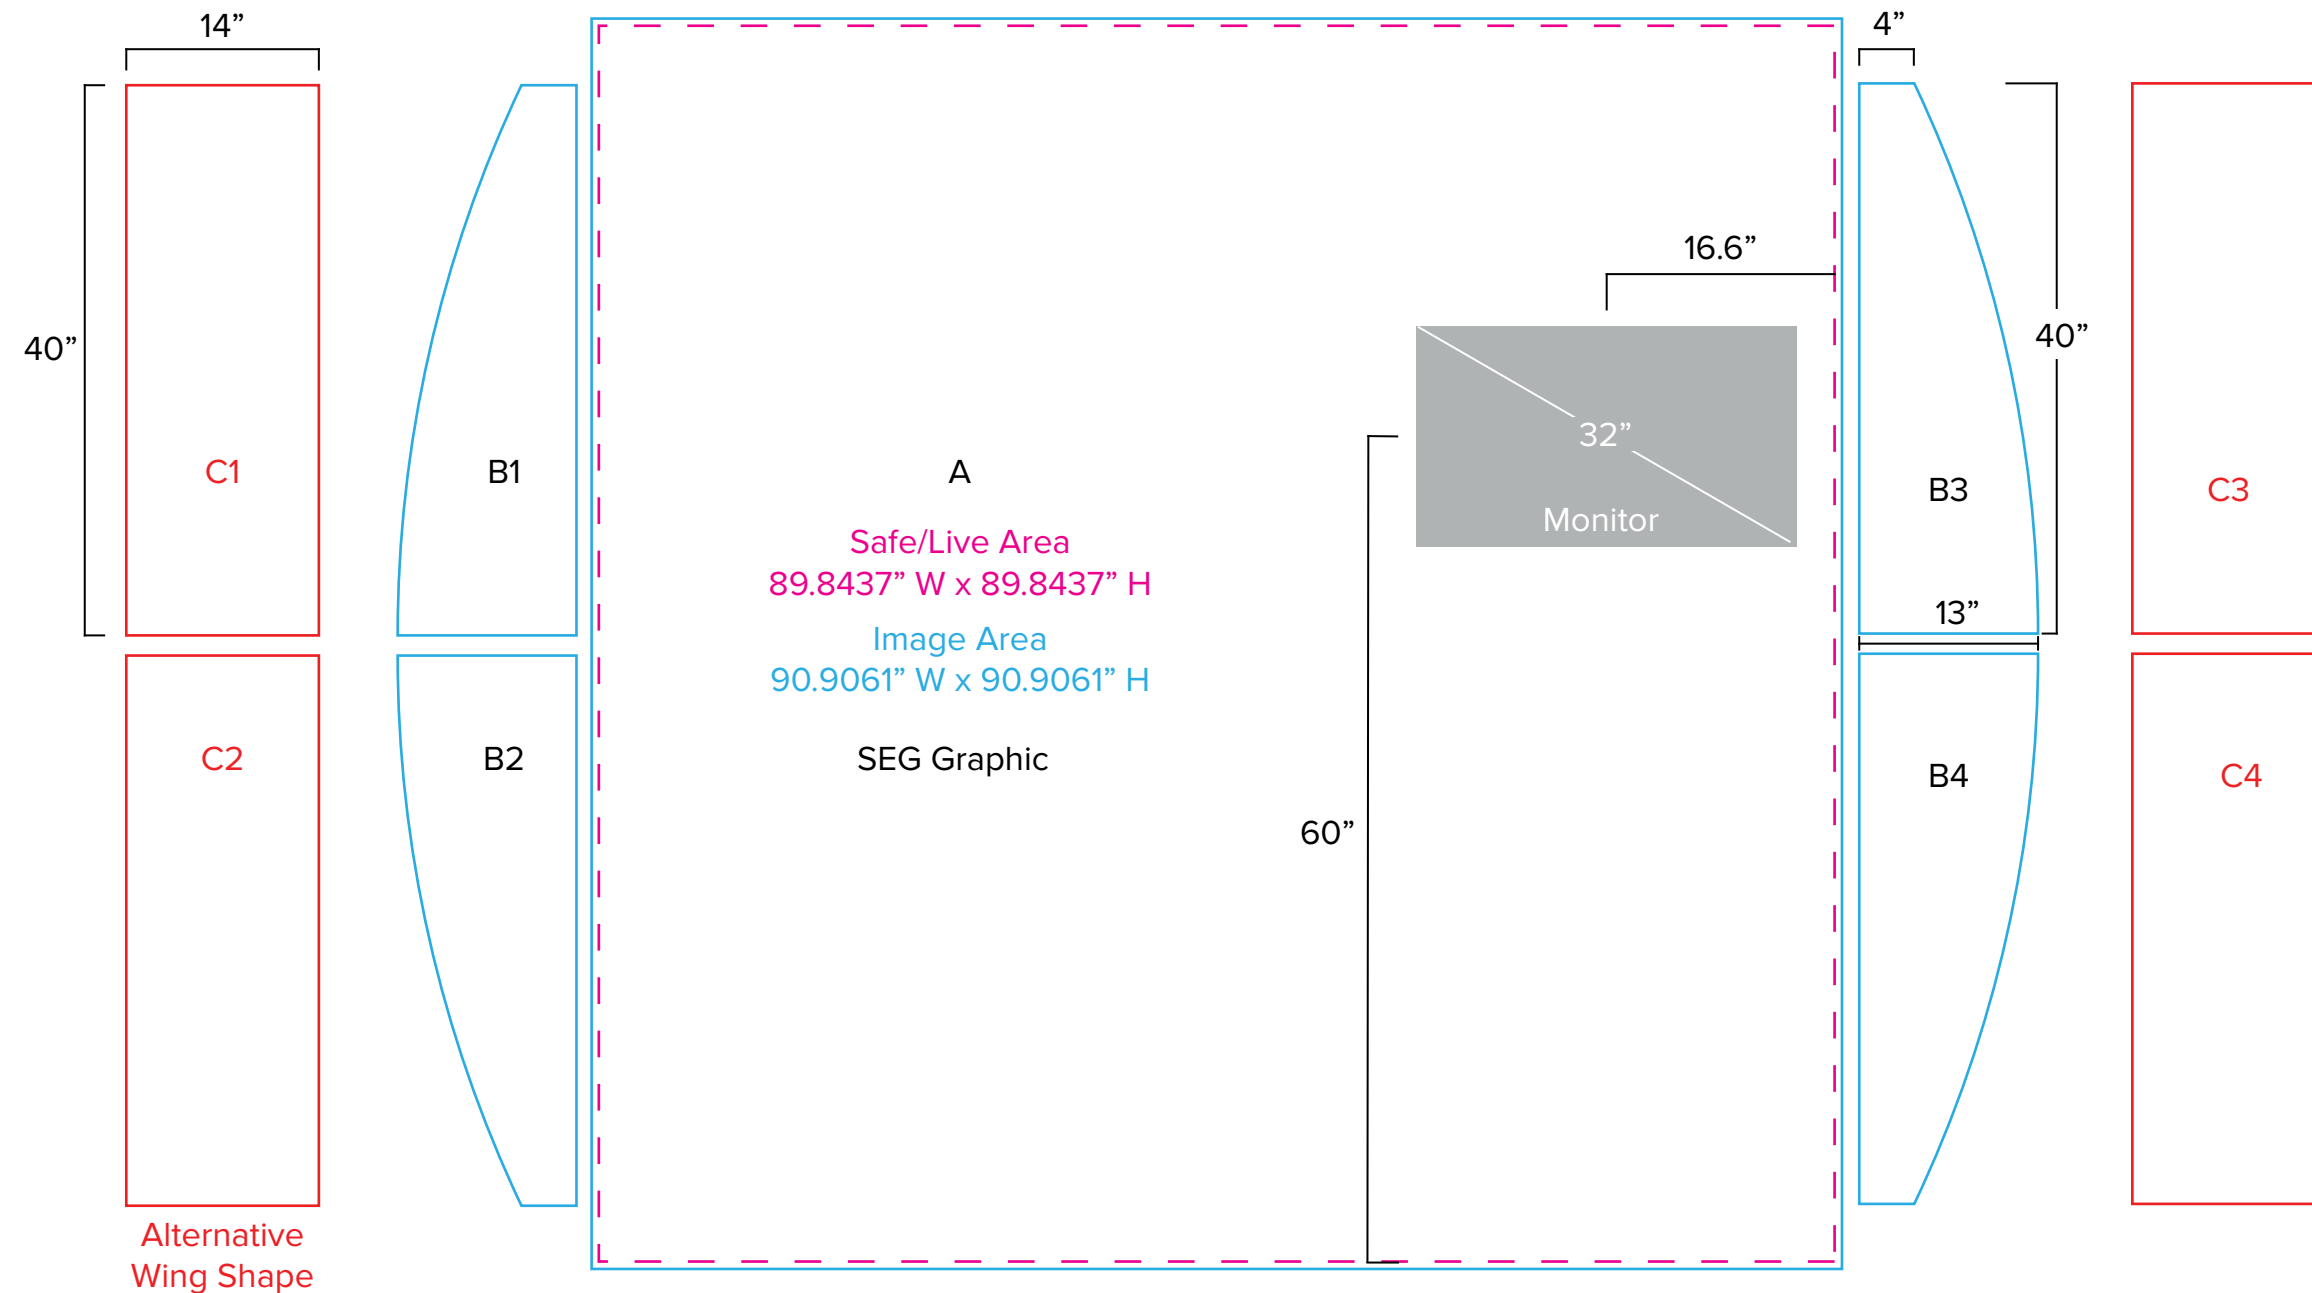

Graphic Template  
 10 x 10 Inline Exhibit  
 SEG Graphic, Sintra Wings

NOTE: All Raster Art (jpg, tiff,psd, png, etc.) must be at least 100 dpi at print size.  
 Standard kits are often customized. Please check with Customer Service to ensure that this template matches your specific job.